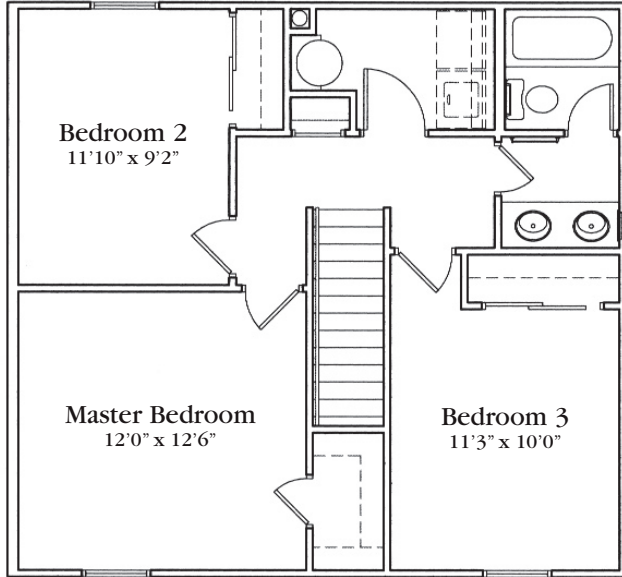

LONGVIEW Plan 1350

4 Bedroom ☞ 1,350 Square Feet

Sales Office 55480 East 28th Place, Strasburg, Colorado 80136 ☞ 303.622.4131

*2nd floor*

*1st floor*