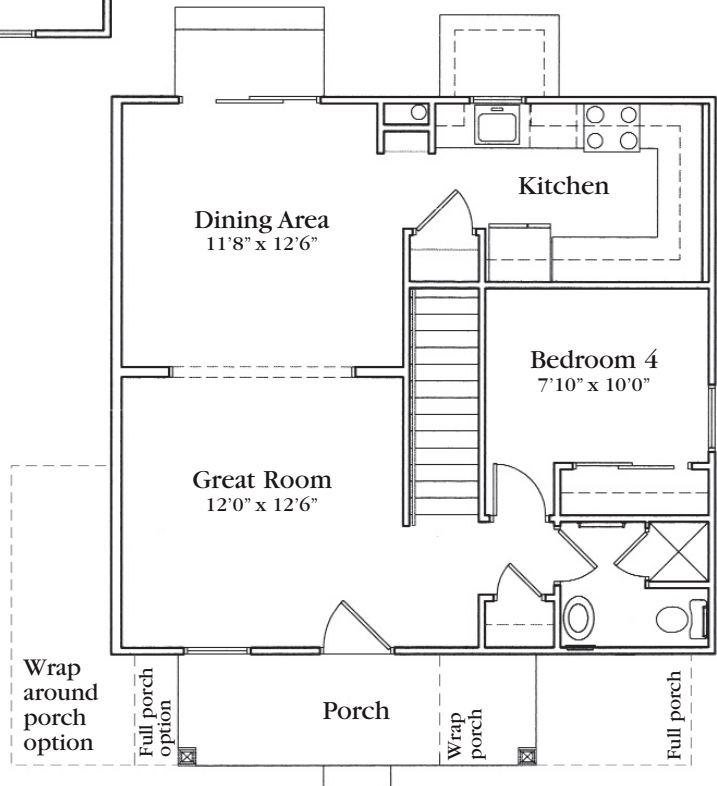

LONGVIEW Plan 1350

4 Bedroom ☞ 1,350 Square Feet

Sales Office 55480 East 28th Place, Strasburg, Colorado 80136 ☞ 303.622.4131

*2nd floor*

*1st floor*